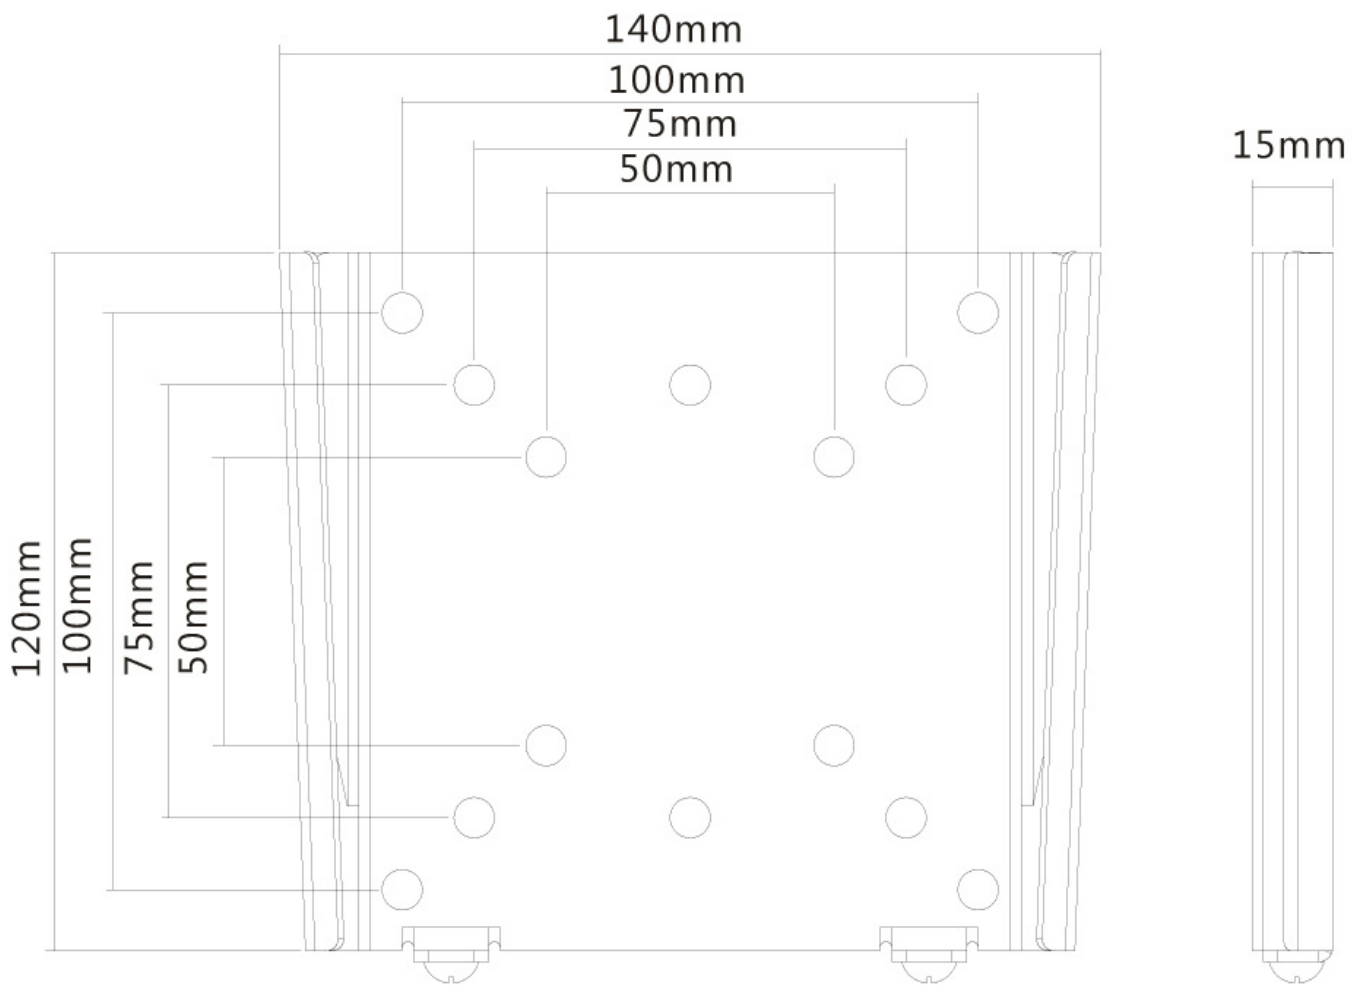

FPMA-W25

NEOMOUNTS TV/MONITOR WALL MOUNT

Neomounts